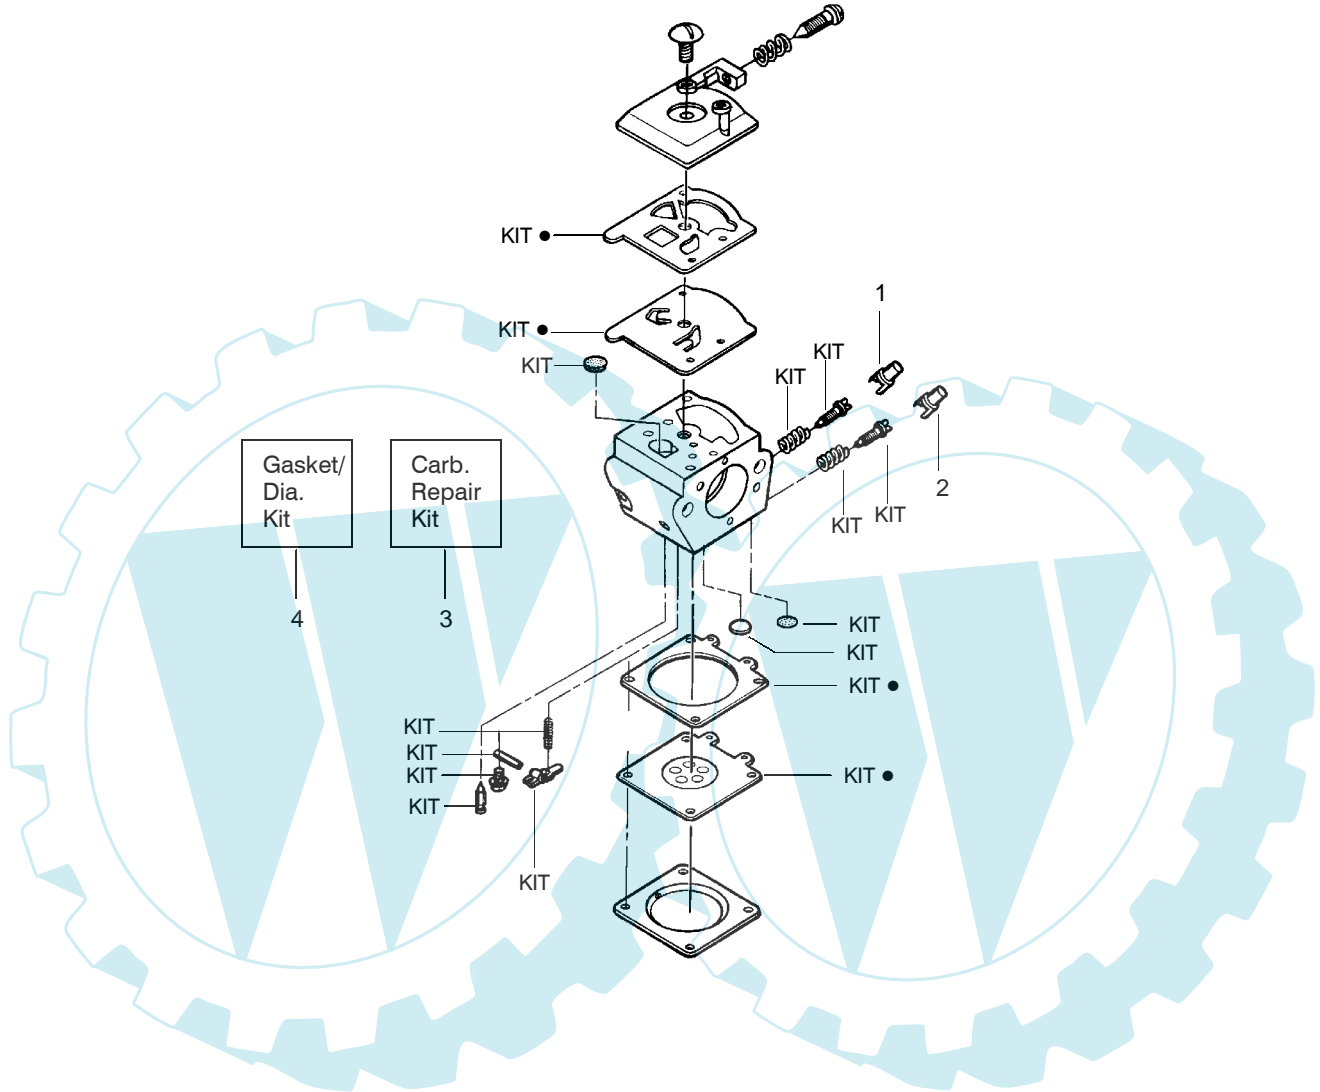

PARTS LIST NO. 530163183		turbo® silent	PARTS LIST	CHAIN SAW MODEL(S) Turbo Silent - 4041	
DATE 6/28/02	NEW			Note: Illustration may differ from actual model due to design changes	PAGE NO. 3

Carburetor Assembly – WT-391 – #530069722

Ref.	Part No.	Description
1.	530038479	Limiter Cap–High
2.	530038478	Limiter Cap–Low
3.	530069826	Carburetor Repair Kit (KIT= Indicates Contents) & Includes Limiter Caps
4.	530069844	Gasket/Diaphragm Kit (• = Indicates Contents)

✓ = NEW PART NUMBER FOR THIS IPL

★ = REFER TO THE SERVICE REFERENCE INDICATED FOR MORE INFORMATION. (LOCATED AT END OF IPL)