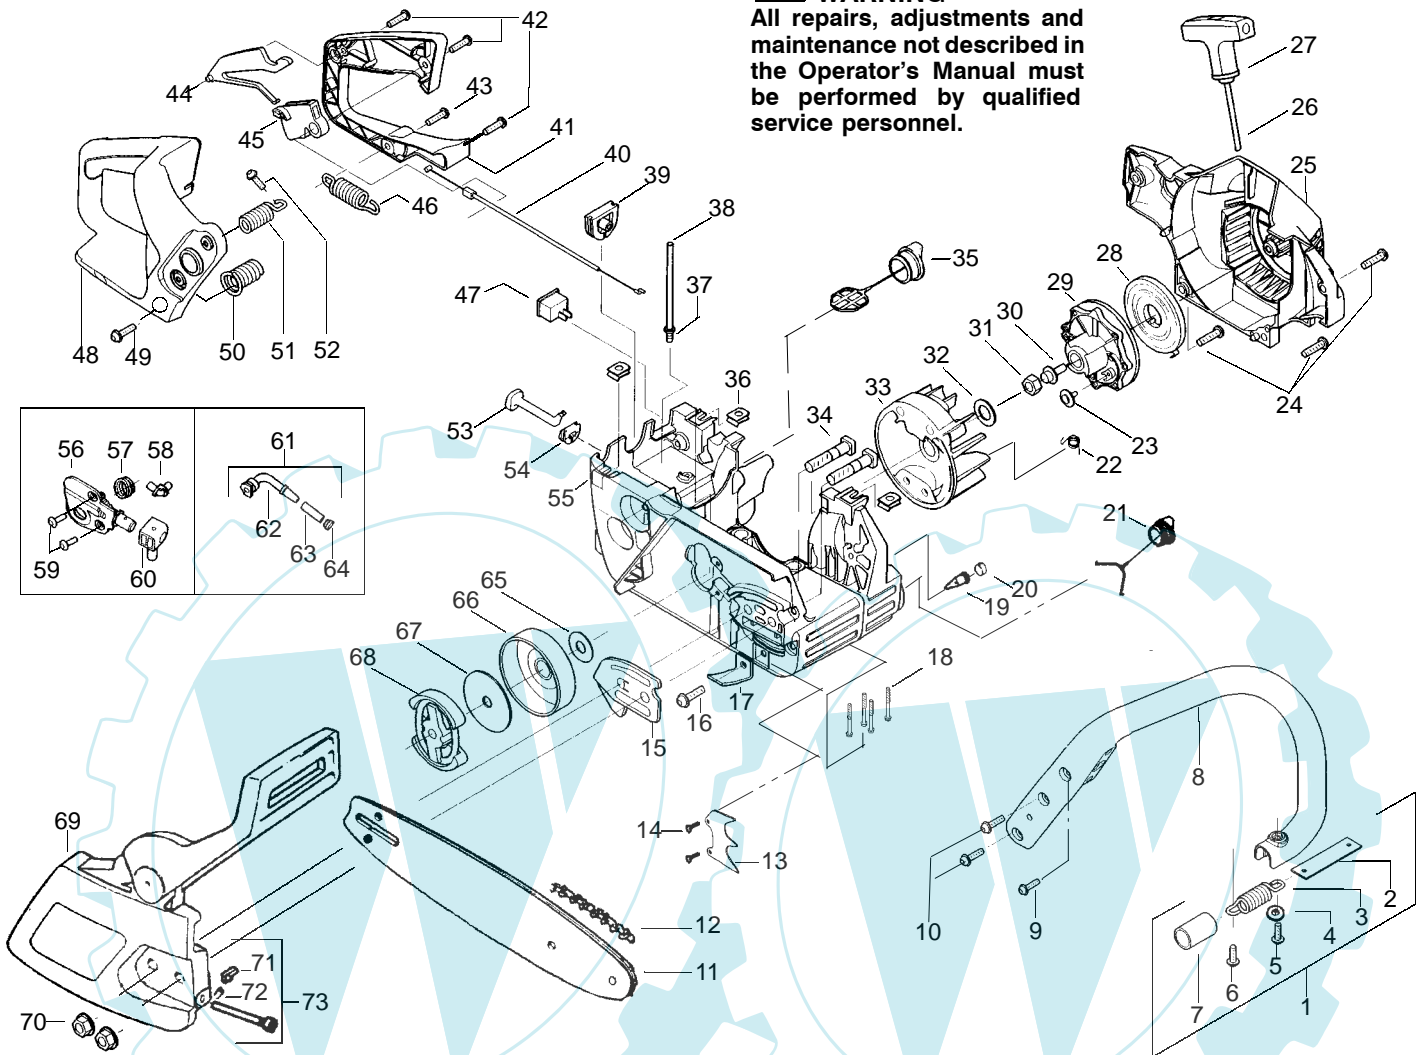

PARTS LIST NO. 530163183		turbo[®] silent	PARTS LIST	CHAIN SAW MODEL(S) Turbo Silent - 4041
DATE 6/28/02	NEW			PAGE NO. 1
Note: Illustration may differ from actual model due to design changes				

⚠ WARNING
All repairs, adjustments and maintenance not described in the Operator's Manual must be performed by qualified service personnel.