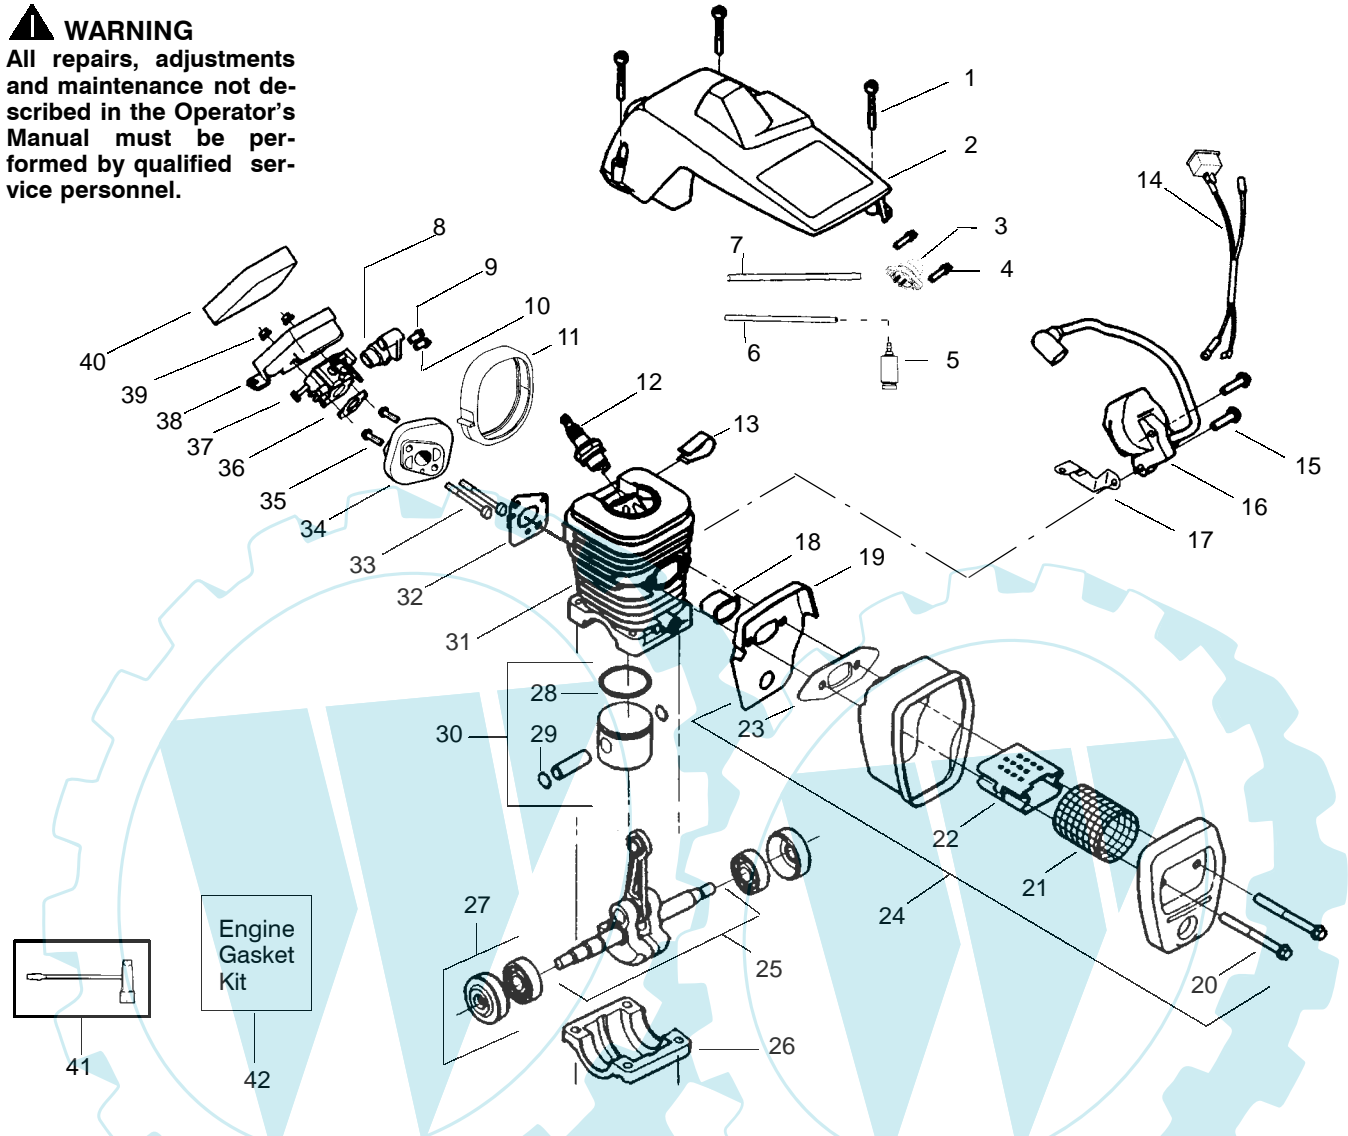

PARTS LIST NO. 530163183		turbo® silent	PARTS LIST	CHAIN SAW MODEL(S) Turbo Silent - 4041
DATE 6/28/02	NEW			PAGE NO. 2
Note: Illustration may differ from actual model due to design changes				

⚠ WARNING
All repairs, adjustments and maintenance not described in the Operator's Manual must be performed by qualified service personnel.

Ref.	Part No.	Description	Ref.	Part No.	Description	Ref.	Part No.	Description
1.	530016153	Screw	20.	530016132	Screw	38.	530047604	Housing-Air Filter Nut
2.	530071310	Shield-Cylinder	21.	530036103	Screen-Spark	39.	530016101	Nut
3.	530047213	Assy-Air Purge	22.	530037813	Diffuser-Muffler	40.	530037793	Air Filter - Foam
4.	530015780	Screw	23.	530069608	Gasket-Muffler (kit)	41.	530031135	Wrench-Bar
5.	530095646	Assy-Fuel Pick-up	24.	530047207	Assy-Muffler (Incl. 19,20, 21,22,23)	42.	530069608	Kit-Engine Gasket (incl. 36,32,23)
6.	530069247	Kit-Line Purge/Carb. (Small Dia)	25.	530047062	Assy-Crankshaft			
7.	530069216	Kit-Line Purge/Tank (large line)	26.	530037935	Cap-Crankcase			
8.	530049244	Grommet-Carb Adjust.	27.	530056363	Assy-Seal & Bearing			
9.	530038479	Limiter Cap-High(brown)	28.	530038729	Ring-Piston			
10.	530038478	Limiter Cap-Low(tan)	29.	530015697	Retainer - Piston Pin			
11.	530054144	Seal-Carb Adapter	30.	530071408	Kit-Piston - (incl. 28-29)			
12.	952030150	Spark Plug (RCJ-7Y)	31.	530071412	Kit-Cylinder			
13.	530016136	Clip-High Tension Lead	32.	530069608	Gasket-Carb. Adapter (kit)			
14.	530049117	Assy-Wire Harness (includes switch)	33.	530016187	Screw			
15.	530015814	Screw	34.	530049700	Carb. Adapter			
16.	530039167	Module-Ignition	35.	530016386	Screw			
17.	530047442	Strap-Ground	36.	530069608	Carb. Gasket (kit)			
18.	530037652	Insulator-Heat	37.	530069722	Kit-Carburetor (incl. 9 & 10)			
19.	530049870	Back Plate-Muffler						
								Not Shown
							530163173	Manual - (Euro I)
							530143174	Manual - (Euro II)
							530163097	Manual - (Euro III)
							530143175	Manual - (Euro IV)

↖ = NEW PART NUMBER FOR THIS IPL

★ = REFER TO THE SERVICE REFERENCE INDICATED FOR MORE INFORMATION. (LOCATED AT END OF IPL)